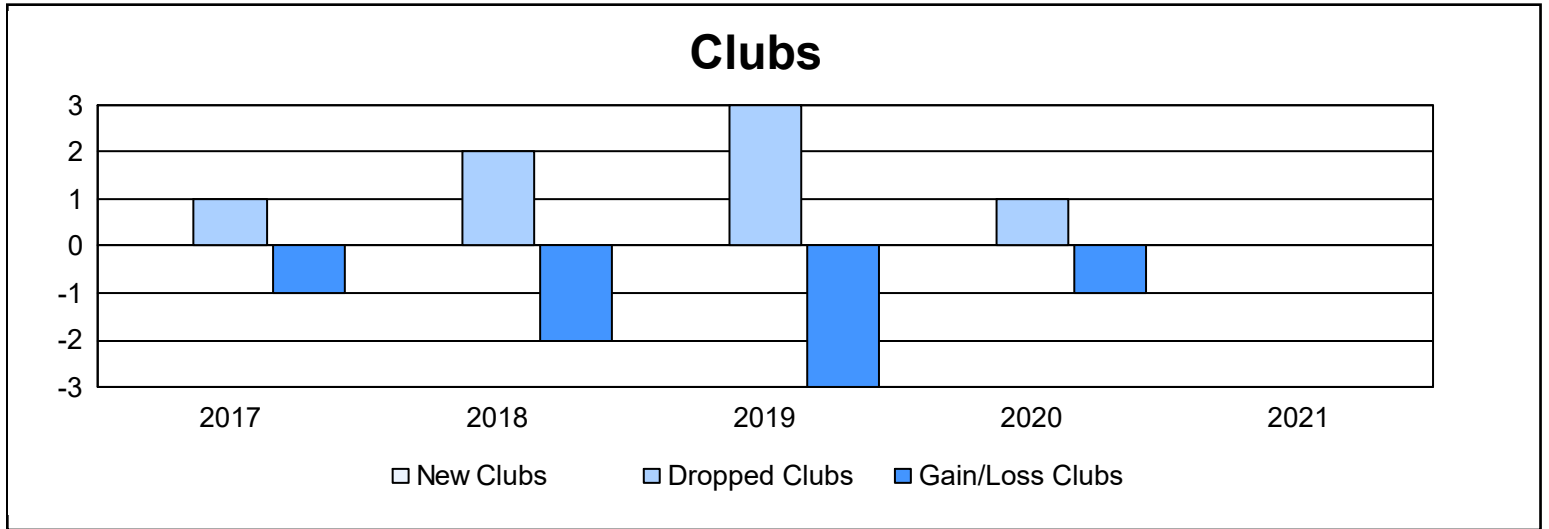

Year	New Clubs	Dropped Clubs	Gain/ Loss Clubs	New Members	Charter Members	Reinstate Members	Transfer Members	Total Member Added	Total Members Dropped	Gain/ Loss Members
2016-2017	0	1	-1	170	1	3	1	175	175	0
2017-2018	0	2	-2	144	2	10	2	158	166	-8
2018-2019	0	3	-3	124	12	7	4	147	177	-30
2019-2020	0	1	-1	87	2	4	2	95	164	-69
2020-2021	0	0	0	175	0	2	1	178	79	99
Average	0	1	-1	140	3	5	2	151	152	-2

Membership Composition June 2021 Cumulative

Gender Composition June 2021 Cumulative