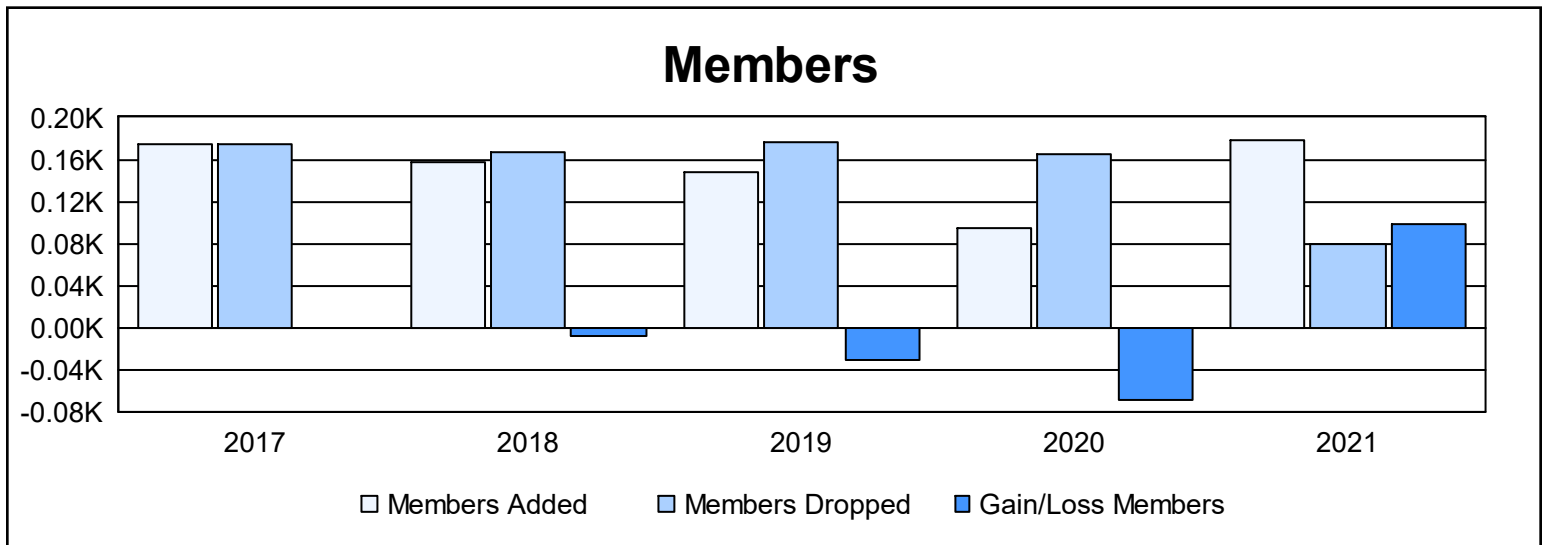

Year	New Clubs	Dropped Clubs	Gain/ Loss Clubs	New Members	Charter Members	Reinstate Members	Transfer Members	Total Member Added	Total Members Dropped	Gain/ Loss Members
2016-2017	0	1	-1	170	1	3	1	175	175	0
2017-2018	0	2	-2	144	2	10	2	158	166	-8
2018-2019	0	3	-3	124	12	7	4	147	177	-30
2019-2020	0	1	-1	87	2	4	2	95	164	-69
2020-2021	0	0	0	175	0	2	1	178	79	99
Average	0	1	-1	140	3	5	2	151	152	-2

Membership Composition June 2021 Cumulative

Gender Composition June 2021 Cumulative